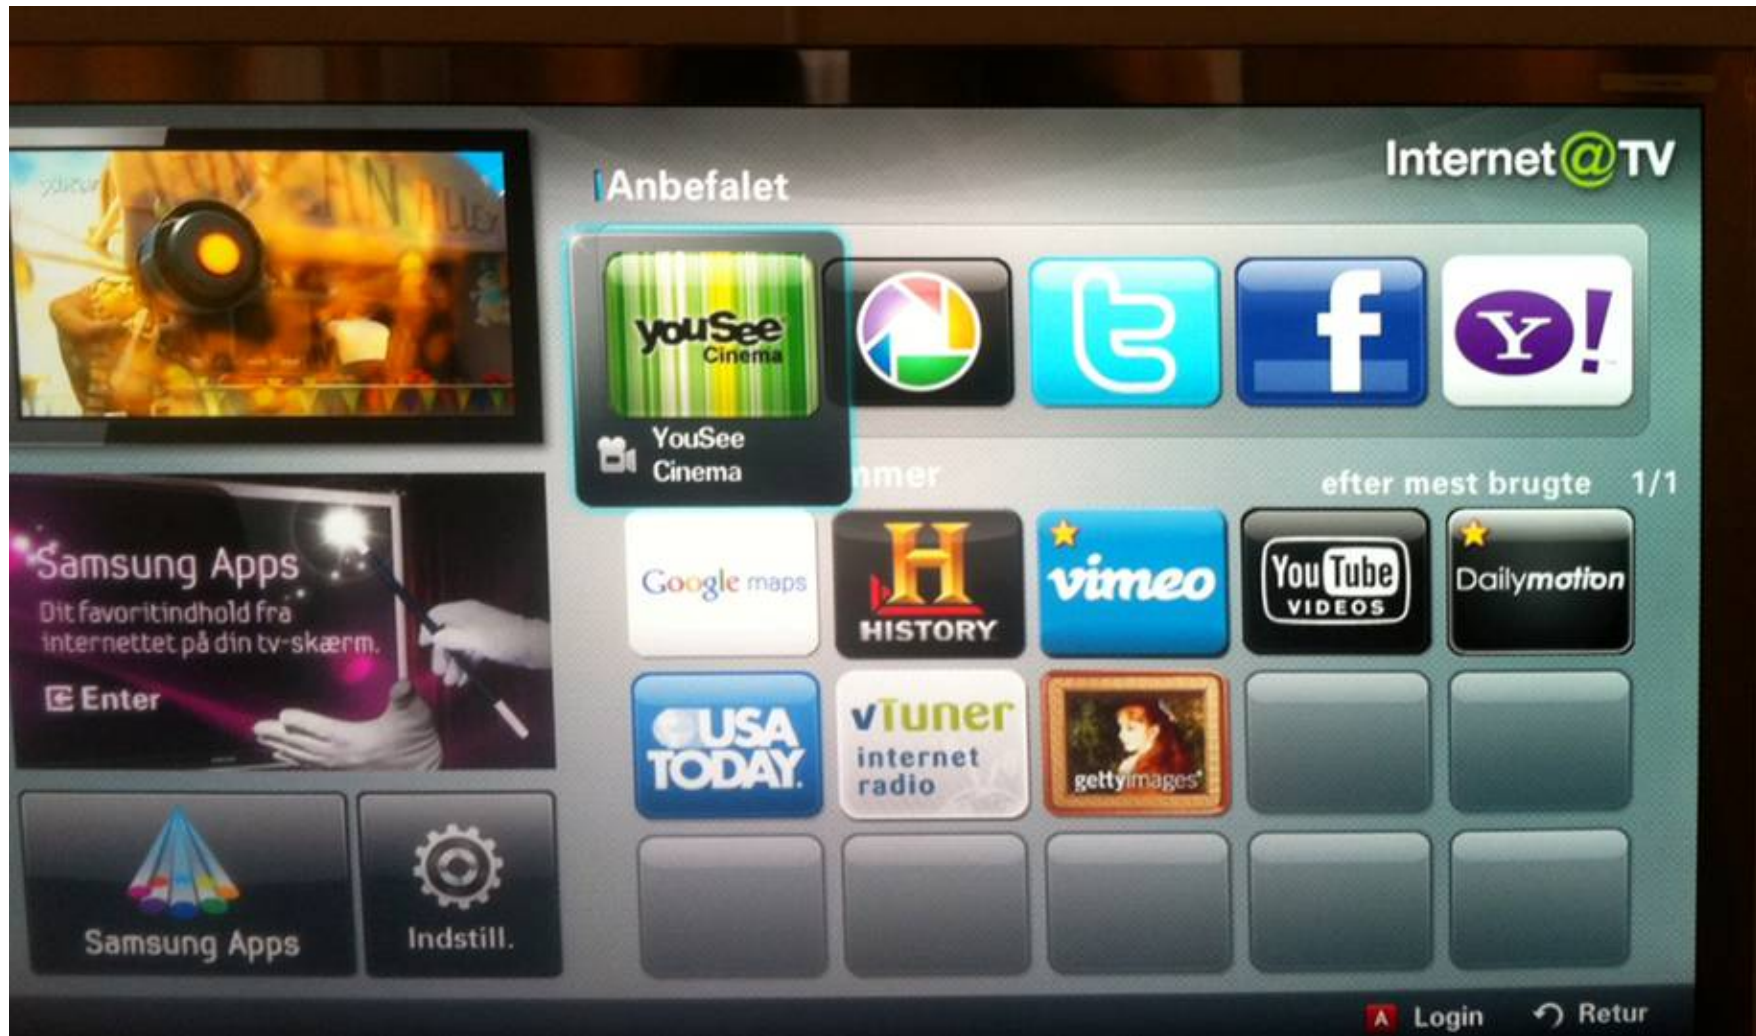

YouSee & TDC On Demand på 3 platforme

YouSee Cinema (kabel-tv)

TDC Film (IPTV)

YouSee Cinema (Web)

YouSee Cinema App på Connected TVs

YouSee Cinema App på Connected TVs

youSee

- Forsiden
- Nyheder**
- Top 25
- Genrer
- Temaer
- A-Å
- Min filmhylde

The screenshot displays the YouSee Player interface. At the top, the text reads "YouSee player - Live-TV, Musik og Film samlet på ét sted". Below this, there is a search bar with the placeholder text "Søg på musik og film..." and a "Søg" button. The main content area features a large promotional banner for the movie "CARRIE ON SEX AND THE CITY" with a "25%" discount tag and a "Lej filmen" button. Below the banner are three sections: "Tv" with a "Se alle" link, "Musik" with "Se alle" link, and "Film" with "Se alle" link. Each section has sub-tabs for "Lige nu" or "Top 10" and "Mine kanaler" or "Nyeste". The "Tv" section shows a program "DR 2 Spise med Price" at 19:30 - 20:30. The "Musik" section shows "Marvin Ga... Lets getit on" and "Casiokids Fot i hose verdens...". The "Film" section shows "Ved verdens e..." and "Ved verdens e...". A sidebar on the left contains navigation options: "Forside", "VELG OMRÅDE:" (Tv, Musik, Film), "KANALER:" (Tv2, Dr1, Animal Planet), "PLAYLISTER:" (Party Music 90, Chillout Music, Love songs 2010), and "FARVORIT FILM:" (Ved verdens ende, Dirty Dancing, Men Who Stares At Goats). At the bottom, there is a media control bar with play/pause, stop, and volume buttons, and a progress indicator showing "00:00 / 00:00".